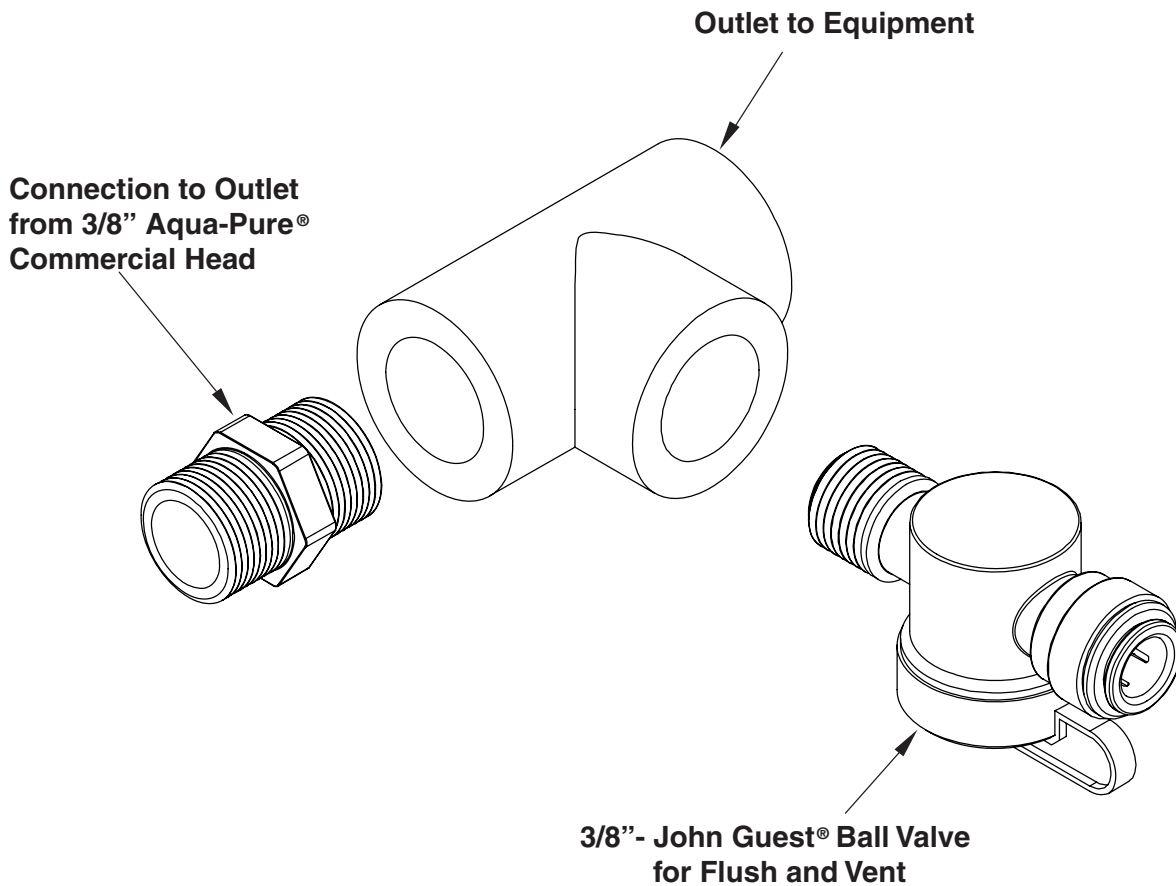

Flush-Valve Kit

3/8" Flush-Valve Kit, Part Number 62165-05